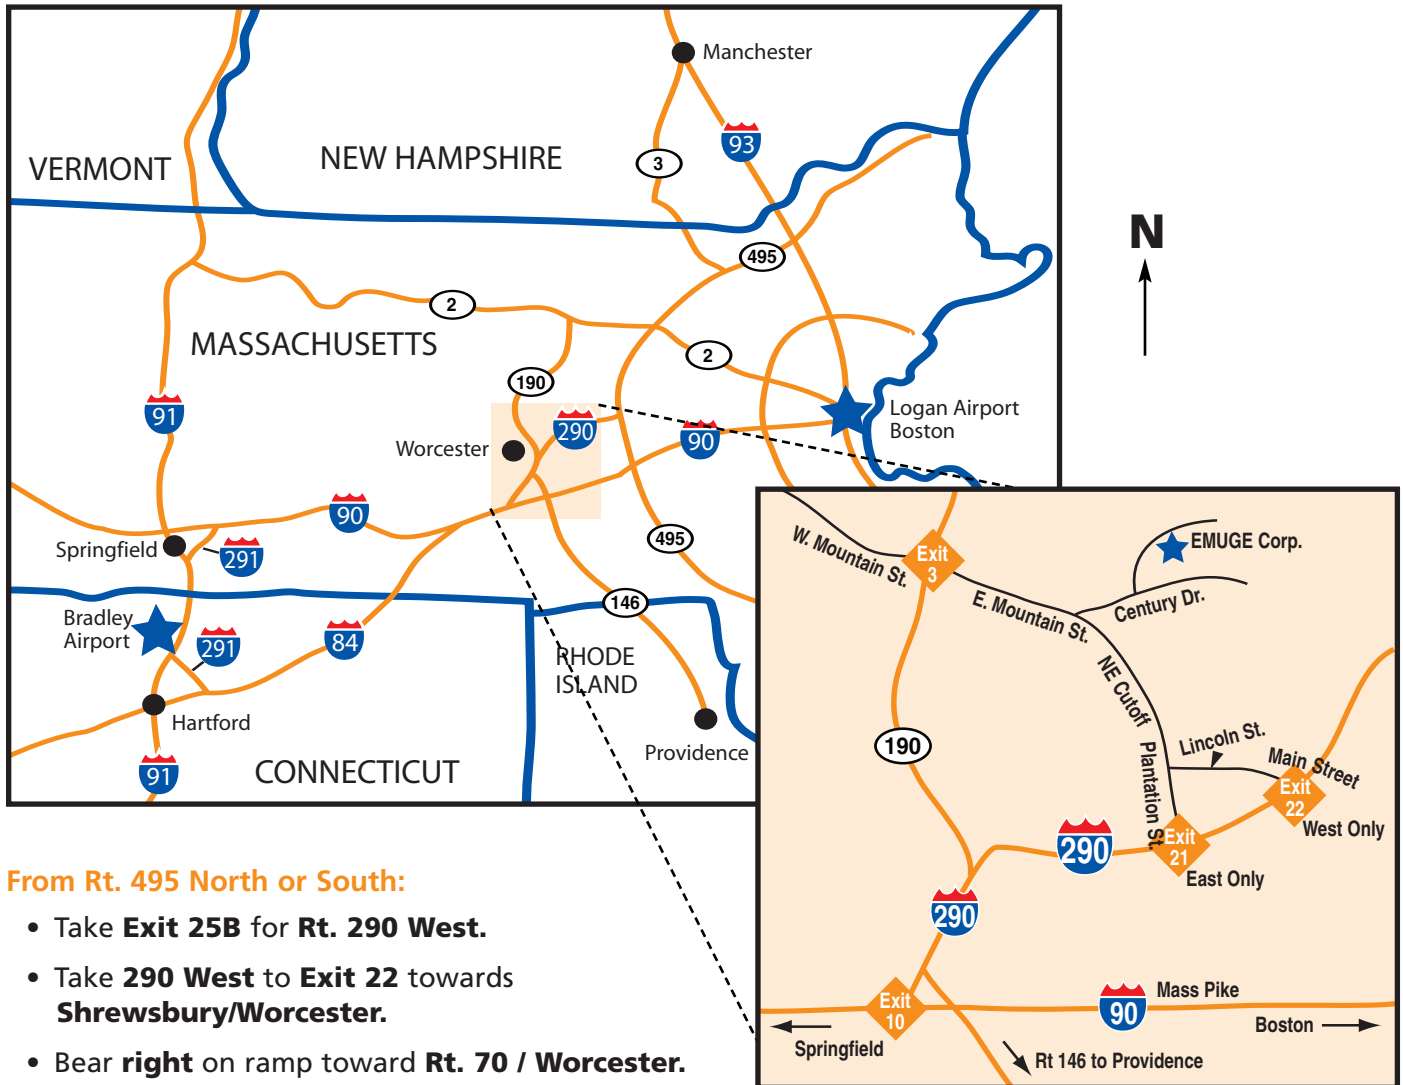

Directions to EMUGE

1800 Century Drive, West Boylston, MA 01583-2121 • 800-323-3013

Directions to EMUGE

1800 Century Drive, West Boylston, MA 01583-2121 • 800-323-3013

From Rt. 495 North or South:

- Take **Exit 25B** for **Rt. 290 West**.
- Take **290 West** to **Exit 22** towards **Shrewsbury/Worcester**.
- Bear **right** on ramp toward **Rt. 70 / Worcester**.
- Merge onto **Main Street North**.
Note: Main Street North becomes **Lincoln Street**.
- Turn **right** at 2nd set of lights onto **Plantation Street**.
- Go **straight** through 1 set of lights.
Note: Plantation Street becomes **Northeast Cutoff** which changes to **E. Mountain Street** at Arron Krock Memorial Field.
- At the 2nd set of lights take a **right** at **Worcester Corporate Center** onto **Century Drive**.
- Take your **1st Left** to Emuge, proceed up the hill to Emuge on right.

From Rt. 2 to Rt. 190 South:

- Take **exit 3** for **West Mountain Street**.
- At first set of lights take a **left** onto **West Mountain Street (Boylston)**.
Note: West Mountain Street turns into **East Mountain Street**.
- At the 6th set of lights and take a **left** at **Worcester Corporate Center** onto **Century Drive**.
- Take your **1st Left** to Emuge, proceed up the hill to Emuge on right.