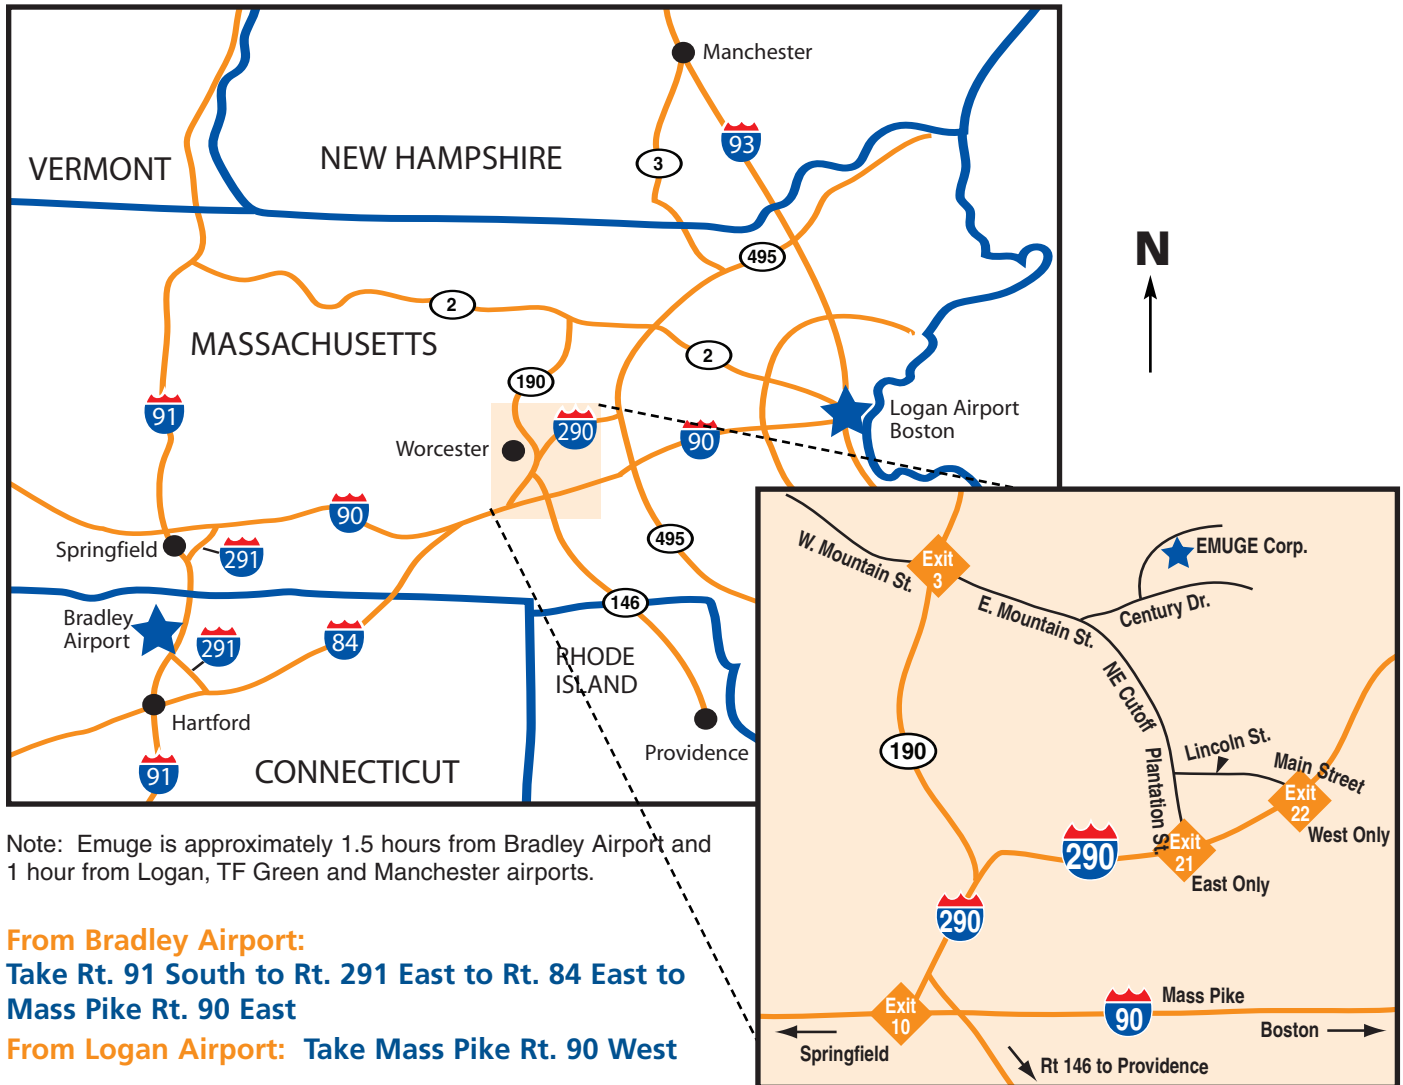

Directions to EMUGE

1800 Century Drive, West Boylston, MA 01583-2121 • 800-323-3013

Directions to EMUGE

1800 Century Drive, West Boylston, MA 01583-2121 • 800-323-3013

From Rt. 495 North or South:

- Take **Exit 25B** for **Rt. 290 West**.
- Take **290 West** to **Exit 22** towards **Shrewsbury/Worcester**.
- Bear **right** on ramp toward **Rt. 70 / Worcester**.
- Merge onto **Main Street North**.
Note: Main Street North becomes **Lincoln Street**.
- Turn **right** at 2nd set of lights onto **Plantation Street**.
- Go **straight** through 1 set of lights.
Note: Plantation Street becomes **Northeast Cutoff** which changes to **E. Mountain Street** at Arron Krock Memorial Field.
- At the 2nd set of lights take a **right** at **Worcester Corporate Center** onto **Century Drive**.
- Take your **1st Left** to Emuge, proceed up the hill to Emuge on right.

From Rt. 2 to Rt. 190 South:

- Take **exit 3** for **West Mountain Street**.
- At first set of lights take a **left** onto **West Mountain Street (Boylston)**.
Note: West Mountain Street turns into **East Mountain Street**.
- At the 6th set of lights and take a **left** at **Worcester Corporate Center** onto **Century Drive**.
- Take your **1st Left** to Emuge, proceed up the hill to Emuge on right.